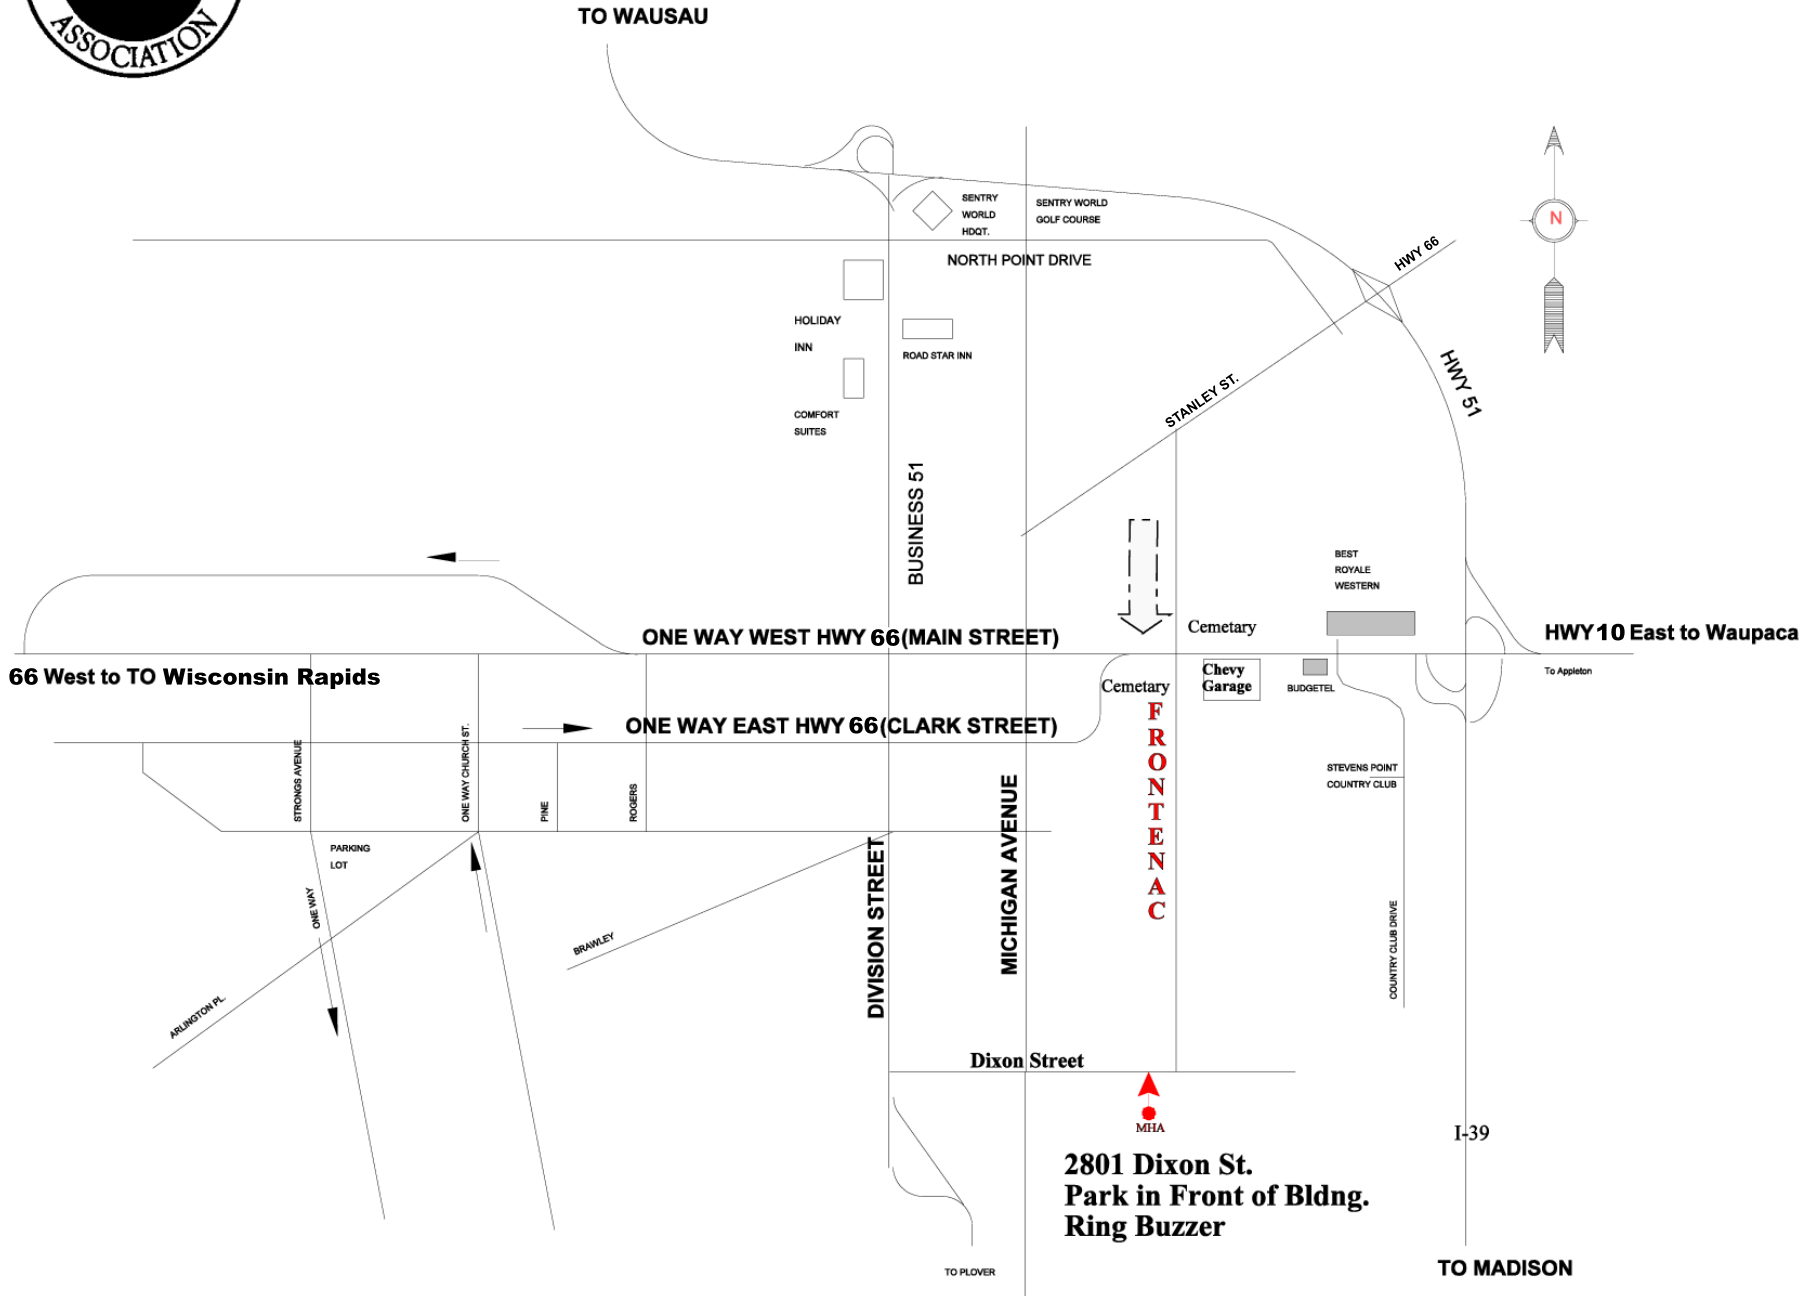

TO WAUSAU

2801 Dixon St.  
Park in Front of Bldng.  
Ring Buzzer

TO MADISON